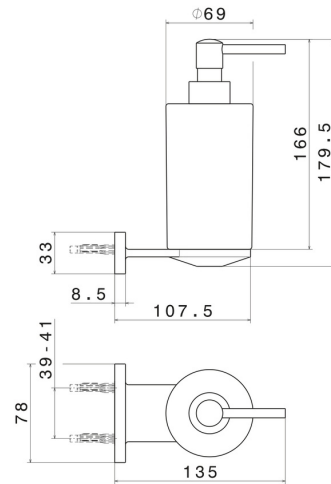

ROUND ACCESSORIES

67211.M0.072

Wall-mounted soap dispenser. Black ceramic - finish Copper Satin

FEATURES

Material	Ceramic
Installation	Wall mounted

TECHNICAL DRAWING

AR Preview
try it in your home

More Details
on our [website](#)