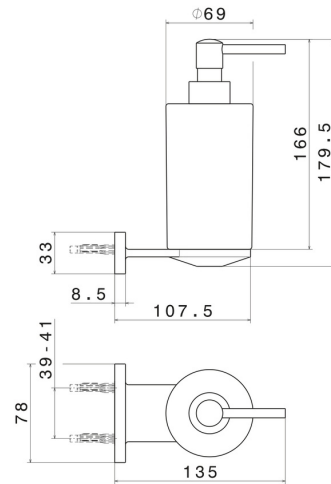

ROUND ACCESSORIES

67211.M0.077

Wall-mounted soap dispenser. Black ceramic - finish Carbon Satin

FEATURES

Material	Ceramic
Installation	Wall mounted

TECHNICAL DRAWING

AR Preview
try it in your home

More Details
on our [website](#)