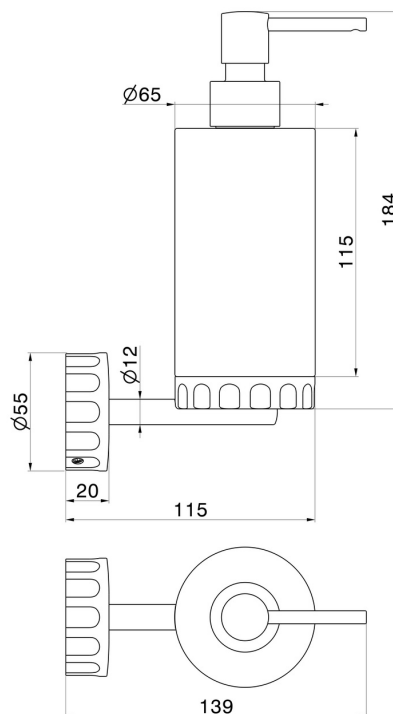

IONIKA SUPREME ACCESSORIES

73611.01.014

Wall-mounted soap dispenser. Black marble - finish Matt White

FEATURES

Material	Marble
Installation	Wall mounted

TECHNICAL DRAWING

IONIKA SUPREME ACCESSORIES

73611.01.014

Wall-mounted soap dispenser. Black marble - finish Matt White

AVAILABLE FINISHES

01.014

Matt White

01.093

finish Matt Black

21.018

finish Chrome