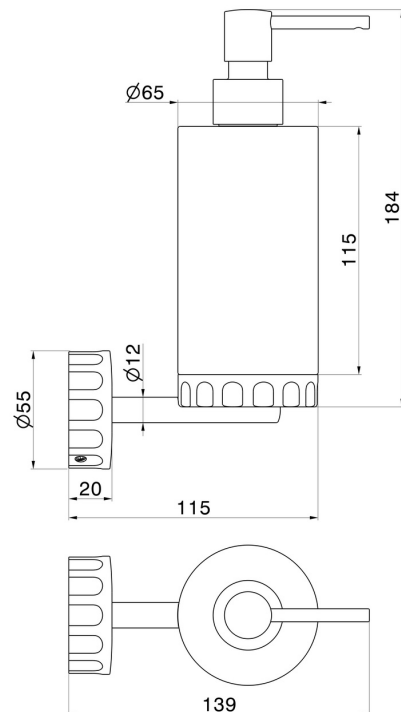

IONIKA SUPREME ACCESSORIES

73611.59.067

Wall-mounted soap dispenser. Black marble - finish PVD
Brushed Copper Bronze

PVD Brushed Copper Bronze

FEATURES

Material	Marble
Installation	Wall mounted

TECHNICAL DRAWING

IONIKA SUPREME ACCESSORIES

73611.59.067

Wall-mounted soap dispenser. Black marble - finish PVD Brushed Copper Bronze

AVAILABLE FINISHES

59.067

PVD Brushed Copper Bronze

01.014

finish Matt White