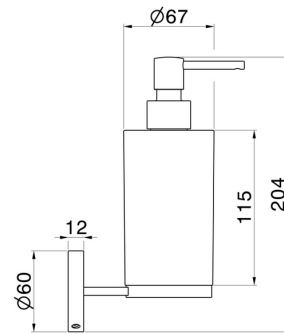

TECHNICAL DRAWING