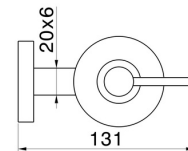

TECHNICAL DRAWING