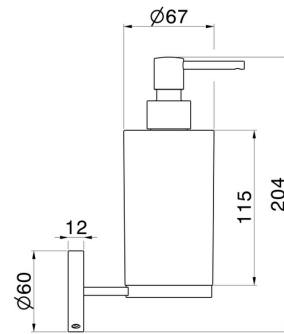

X-STEEL ACCESSORIES

73211X.59.097

Wall-mounted soap dispenser. Black resin - finish PVD Brushed Gold

PVD Brushed Gold

FEATURES

Material
Installation

Resin
Wall mounted

TECHNICAL DRAWING

AR Preview
try it in your home

More Details
on our [website](#)

X-STEEL ACCESSORIES

73211X.59.097

Wall-mounted soap dispenser. Black resin - finish PVD Brushed Gold

AVAILABLE FINISHES

59.097

PVD Brushed Gold