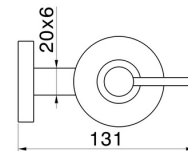

X-STEEL ACCESSORIES

73211X.59.097

Wall-mounted soap dispenser. Black resin - finish PVD Brushed Gold

PVD Brushed Gold

FEATURES

Material
Installation

Resin
Wall mounted

TECHNICAL DRAWING