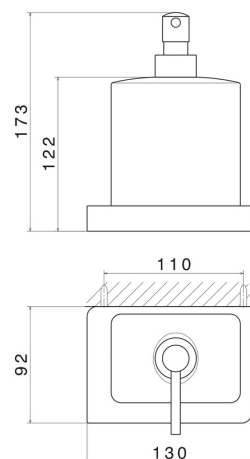

SQUARE ACCESSORIES

62910.01.014

Wall-mounted soap dispenser. White ceramic - finish Matt White

Matt White

FEATURES

Material	Ceramic
Installation	Wall mounted

TECHNICAL DRAWING

SQUARE ACCESSORIES

62910.01.014

Wall-mounted soap dispenser. White ceramic - finish Matt White

AVAILABLE FINISHES

01.014

Matt White

01.093

finish Matt Black

21.018