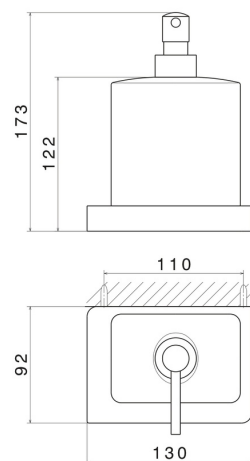

## SQUARE ACCESSORIES

62910.01.093

Wall-mounted soap dispenser. White ceramic - finish Matt Black

Matt Black

### TECHNICAL DRAWING

---