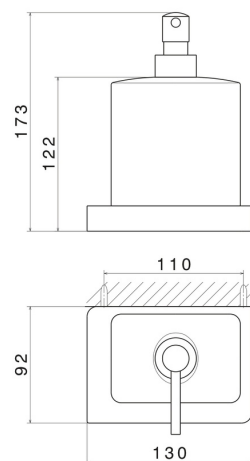

# SQUARE ACCESSORIES

**62910.58.061**

Wall-mounted soap dispenser. White ceramic - finish PVD  
Copper Bronze

PVD Copper Bronze

## TECHNICAL DRAWING

---

## SQUARE ACCESSORIES

**62910.58.061**

Wall-mounted soap dispenser. White ceramic - finish PVD Copper Bronze