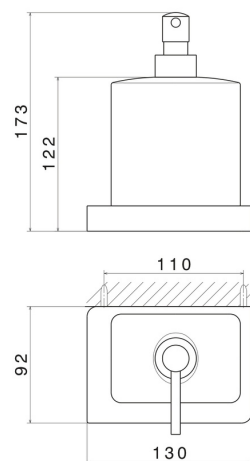

SQUARE ACCESSORIES

62910.58.063

Wall-mounted soap dispenser. White ceramic - finish PVD Gun Metal

PVD Gun Metal

FEATURES

Material
Installation

Ceramic
Wall mounted

TECHNICAL DRAWING

SQUARE ACCESSORIES

62910.58.063

Wall-mounted soap dispenser. White ceramic - finish PVD Gun Metal

AVAILABLE FINISHES

58.063

PVD Gun Metal

01.014

finish Matt White