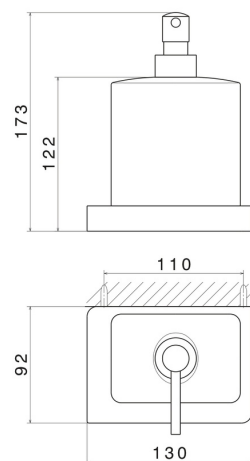

SQUARE ACCESSORIES

62910.59.064

Wall-mounted soap dispenser. White ceramic - finish PVD
Brushed Gun Metal

PVD Brushed Gun Metal

FEATURES

Material	Ceramic
Installation	Wall mounted

TECHNICAL DRAWING

SQUARE ACCESSORIES

62910.59.064

Wall-mounted soap dispenser. White ceramic - finish PVD Brushed Gun Metal

AVAILABLE FINISHES

59.064

PVD Brushed Gun Metal

01.014

finish Matt White

01.093