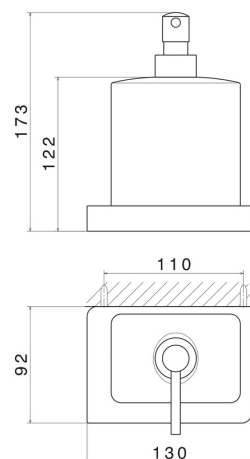

SQUARE ACCESSORIES

62910.59.067

Wall-mounted soap dispenser. White ceramic - finish PVD
Brushed Copper Bronze

PVD Brushed Copper Bronze

FEATURES

Material	Ceramic
Installation	Wall mounted

TECHNICAL DRAWING

SQUARE ACCESSORIES

62910.59.067

Wall-mounted soap dispenser. White ceramic - finish PVD Brushed Copper Bronze

AVAILABLE FINISHES

59.067

PVD Brushed Copper Bronze

01.014

finish Matt White

01.093