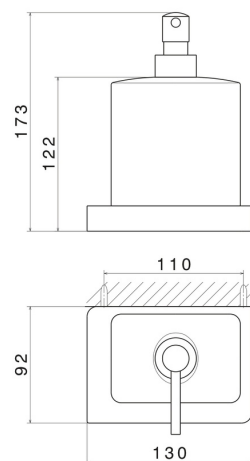

# SQUARE ACCESSORIES

62910.59.097

Wall-mounted soap dispenser. White ceramic - finish PVD  
Brushed Gold

PVD Brushed Gold

## TECHNICAL DRAWING

---

## SQUARE ACCESSORIES

**62910.59.097**

Wall-mounted soap dispenser. White ceramic - finish PVD Brushed Gold