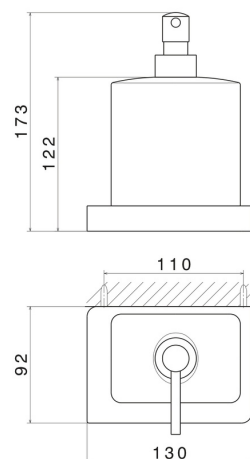

SQUARE ACCESSORIES

62910.61.020

Wall-mounted soap dispenser. White ceramic - finish PVD
Glossy Gold

PVD Glossy Gold

FEATURES

Material
Installation

Ceramic
Wall mounted

TECHNICAL DRAWING

SQUARE ACCESSORIES

62910.61.020

Wall-mounted soap dispenser. White ceramic - finish PVD Glossy Gold

AVAILABLE FINISHES

61.020

PVD Glossy Gold

01.014

finish Matt White