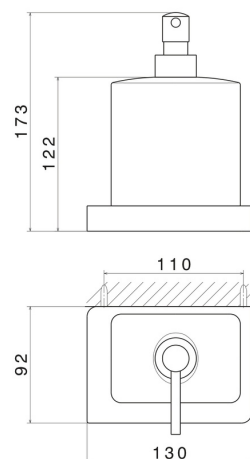

SQUARE ACCESSORIES

62910.M0.070

Wall-mounted soap dispenser. White ceramic - finish Titanium Satin

Titanium Satin

FEATURES

Material
Installation

Ceramic
Wall mounted

TECHNICAL DRAWING

SQUARE ACCESSORIES

62910.M0.070

Wall-mounted soap dispenser. White ceramic - finish Titanium Satin

AVAILABLE FINISHES

M0.070

Titanium Satin

01.014

finish Matt White