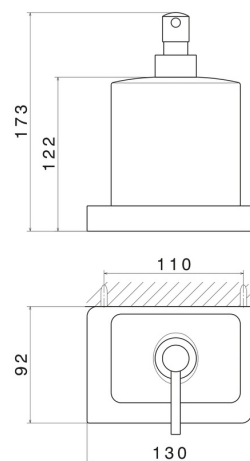

SQUARE ACCESSORIES

62910.M0.071

Wall-mounted soap dispenser. White ceramic - finish Gold Satin

FEATURES

Material	Ceramic
Installation	Wall mounted

TECHNICAL DRAWING

SQUARE ACCESSORIES

62910.M0.071

Wall-mounted soap dispenser. White ceramic - finish Gold Satin

AVAILABLE FINISHES

M0.071

Gold Satin

01.014

finish Matt White

01.093

finish Matt Black