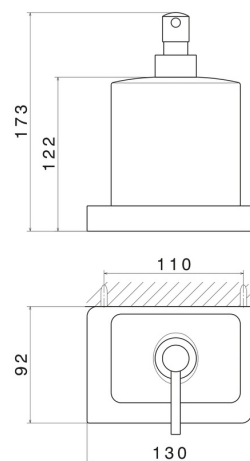

# SQUARE ACCESSORIES

62910.M0.072

Wall-mounted soap dispenser. White ceramic - finish Copper Satin

## TECHNICAL DRAWING

---