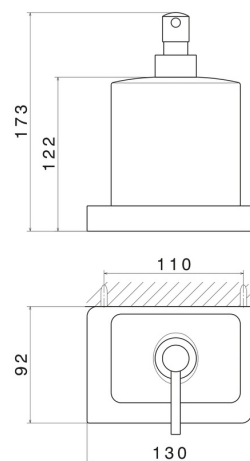

SQUARE ACCESSORIES

62910.M0.075

Wall-mounted soap dispenser. White ceramic - finish Copper Glossy

FEATURES

Material	Ceramic
Installation	Wall mounted

TECHNICAL DRAWING

SQUARE ACCESSORIES

62910.M0.075

Wall-mounted soap dispenser. White ceramic - finish Copper Glossy

AVAILABLE FINISHES

M0.075

Copper Glossy

01.014

finish Matt White

01.093

finish Matt Black