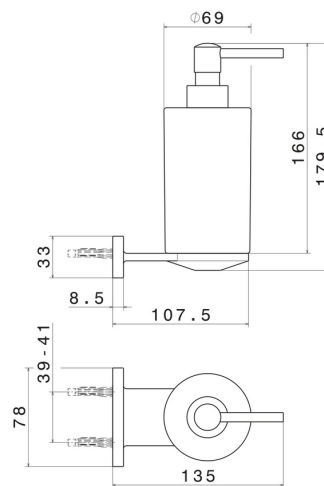

ROUND ACCESSORIES

67210.01.014

Wall-mounted soap dispenser. White ceramic - finish Matt White

FEATURES

Material	Ceramic
Installation	Wall mounted

TECHNICAL DRAWING

ROUND ACCESSORIES

67210.01.014

Wall-mounted soap dispenser. White ceramic - finish Matt White

AVAILABLE FINISHES

01.014

Matt White

01.093

finish Matt Black

21.018

finish Chrome