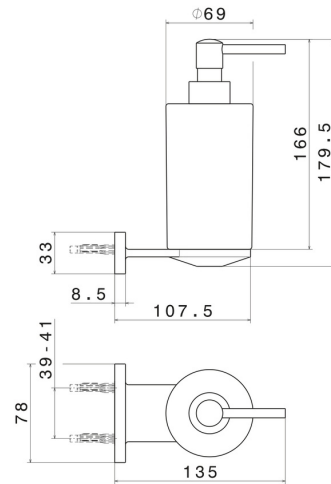

# ROUND ACCESSORIES

67210.01.093

Wall-mounted soap dispenser. White ceramic - finish Matt Black

## TECHNICAL DRAWING

## ROUND ACCESSORIES

**67210.01.093**

Wall-mounted soap dispenser. White ceramic - finish Matt Black