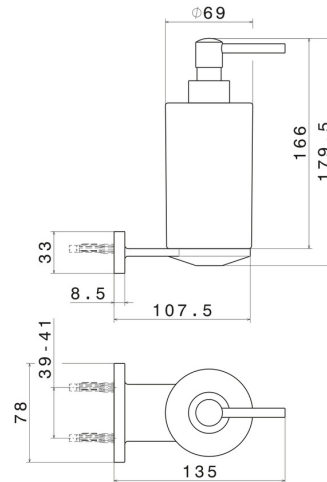

ROUND ACCESSORIES

67210.21.018

Wall-mounted soap dispenser. White ceramic - finish Chrome

Chrome

FEATURES

Material	Ceramic
Installation	Wall mounted

TECHNICAL DRAWING

AR Preview
try it in your home

More Details
on our [website](#)

ROUND ACCESSORIES

67210.21.018

Wall-mounted soap dispenser. White ceramic - finish Chrome

AVAILABLE FINISHES

21.018

Chrome

01.014