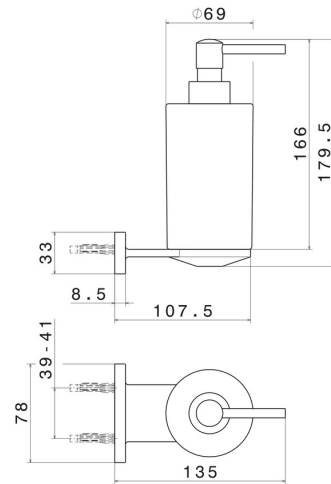

ROUND ACCESSORIES

67210.58.061

Wall-mounted soap dispenser. White ceramic - finish PVD Copper Bronze

PVD Copper Bronze

FEATURES

Material	Ceramic
Installation	Wall mounted

TECHNICAL DRAWING

AR Preview
try it in your home

More Details
on our [website](#)

ROUND ACCESSORIES

67210.58.061

Wall-mounted soap dispenser. White ceramic - finish PVD Copper Bronze

AVAILABLE FINISHES

58.061

PVD Copper Bronze

01.014