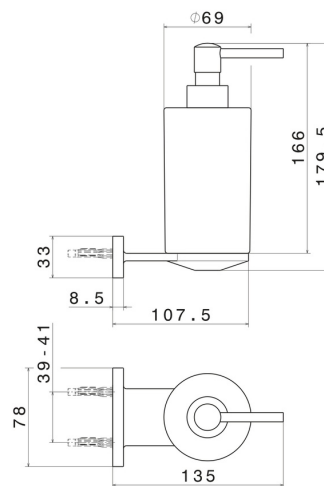

ROUND ACCESSORIES

67210.58.063

Wall-mounted soap dispenser. White ceramic - finish PVD Gun Metal

PVD Gun Metal

FEATURES

Material	Ceramic
Installation	Wall mounted

TECHNICAL DRAWING

ROUND ACCESSORIES

67210.58.063

Wall-mounted soap dispenser. White ceramic - finish PVD Gun Metal

AVAILABLE FINISHES

58.063

PVD Gun Metal

01.014

finish Matt White

01.093