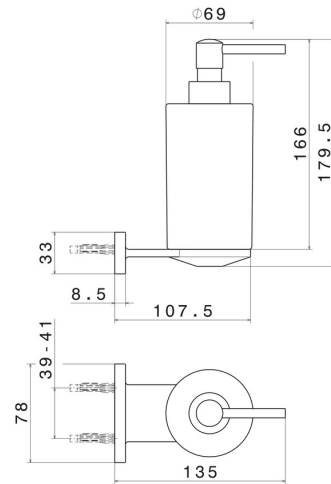

ROUND ACCESSORIES

67210.59.064

Wall-mounted soap dispenser. White ceramic - finish PVD
Brushed Gun Metal

PVD Brushed Gun Metal

FEATURES

Material	Ceramic
Installation	Wall mounted

TECHNICAL DRAWING

ROUND ACCESSORIES

67210.59.064

Wall-mounted soap dispenser. White ceramic - finish PVD Brushed Gun Metal

AVAILABLE FINISHES

59.064

PVD Brushed Gun Metal

01.014

finish Matt White

01.093