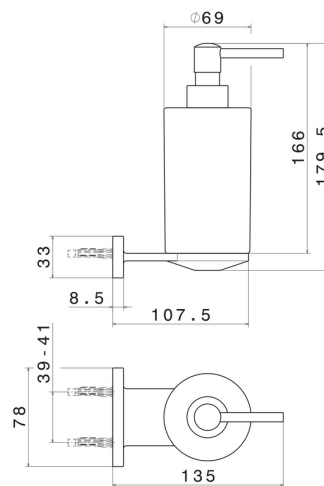

ROUND ACCESSORIES

67210.59.066

Wall-mounted soap dispenser. White ceramic - finish PVD
Brushed steel

PVD Brushed steel

FEATURES

Material
Installation

Ceramic
Wall mounted

TECHNICAL DRAWING

ROUND ACCESSORIES

67210.59.066

Wall-mounted soap dispenser. White ceramic - finish PVD Brushed steel

AVAILABLE FINISHES

59.066

PVD Brushed steel

01.014

finish Matt White