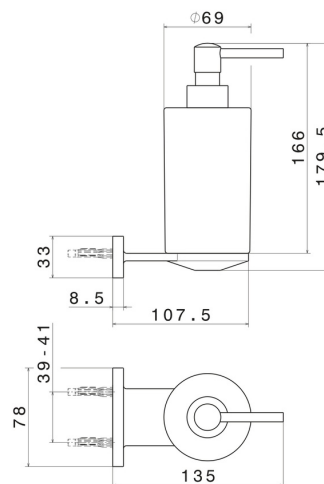

ROUND ACCESSORIES

67210.59.067

Wall-mounted soap dispenser. White ceramic - finish PVD
Brushed Copper Bronze

PVD Brushed Copper Bronze

FEATURES

Material	Ceramic
Installation	Wall mounted

TECHNICAL DRAWING

ROUND ACCESSORIES

67210.59.067

Wall-mounted soap dispenser. White ceramic - finish PVD Brushed Copper Bronze

AVAILABLE FINISHES

59.067

PVD Brushed Copper Bronze

01.014

finish Matt White

01.093