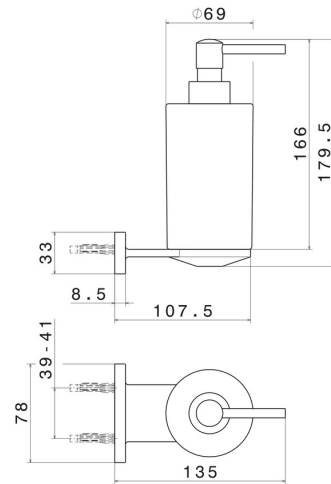

ROUND ACCESSORIES

67210.59.097

Wall-mounted soap dispenser. White ceramic - finish PVD
Brushed Gold

PVD Brushed Gold

FEATURES

Material	Ceramic
Installation	Wall mounted

TECHNICAL DRAWING

AR Preview
try it in your home

More Details
on our [website](#)

ROUND ACCESSORIES

67210.59.097

Wall-mounted soap dispenser. White ceramic - finish PVD Brushed Gold

AVAILABLE FINISHES

59.097

PVD Brushed Gold

01.014