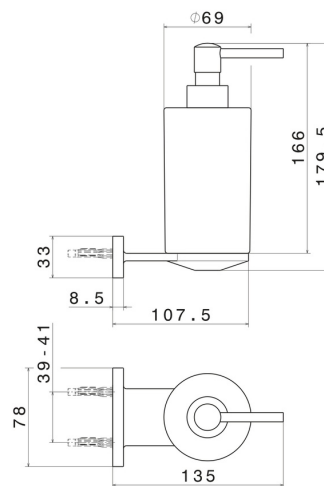

ROUND ACCESSORIES

67210.59.098

Wall-mounted soap dispenser. White ceramic - finish PVD
Brushed Pale Gold

PVD Brushed Pale Gold

FEATURES

Material	Ceramic
Installation	Wall mounted

TECHNICAL DRAWING

ROUND ACCESSORIES

67210.59.098

Wall-mounted soap dispenser. White ceramic - finish PVD Brushed Pale Gold

AVAILABLE FINISHES

59.098

PVD Brushed Pale Gold

01.014

finish Matt White

01.093