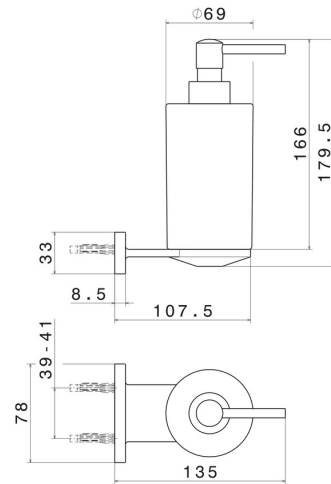

TECHNICAL DRAWING

AR Preview
try it in your home

More Details
on our [website](#)