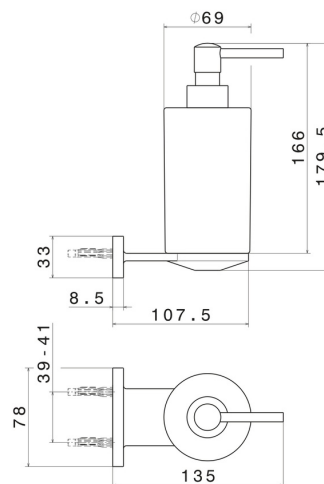

ROUND ACCESSORIES

67210.M0.070

Wall-mounted soap dispenser. White ceramic - finish Titanium Satin

Titanium Satin

FEATURES

Material	Ceramic
Installation	Wall mounted

TECHNICAL DRAWING

ROUND ACCESSORIES

67210.M0.070

Wall-mounted soap dispenser. White ceramic - finish Titanium Satin

AVAILABLE FINISHES

M0.070

Titanium Satin

01.014

finish Matt White

01.093