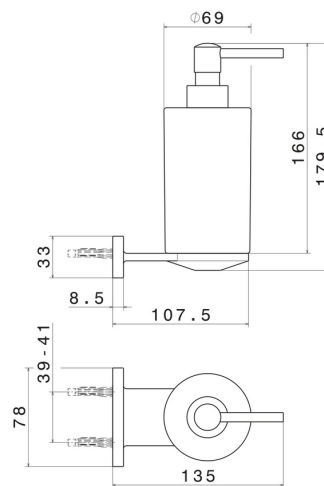

ROUND ACCESSORIES

67210.M0.071

Wall-mounted soap dispenser. White ceramic - finish Gold Satin

FEATURES

Material	Ceramic
Installation	Wall mounted

TECHNICAL DRAWING

ROUND ACCESSORIES

67210.M0.071

Wall-mounted soap dispenser. White ceramic - finish Gold Satin

AVAILABLE FINISHES

M0.071

Gold Satin

01.014

finish Matt White

01.093

finish Matt Black