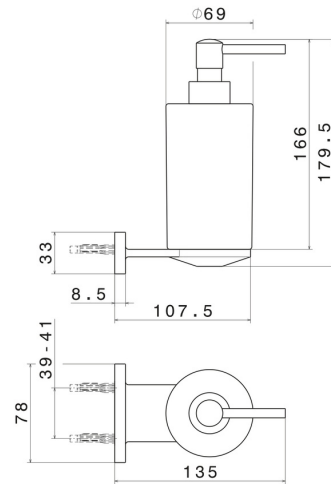

## 67210.M0.072

Wall-mounted soap dispenser. White ceramic - finish Copper Satin

### TECHNICAL DRAWING

---