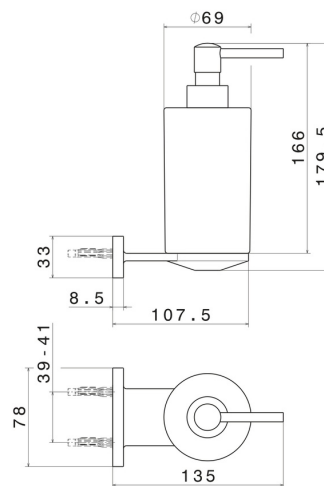

ROUND ACCESSORIES

67210.M0.077

Wall-mounted soap dispenser. White ceramic - finish Carbon Satin

Carbon Satin

FEATURES

Material	Ceramic
Installation	Wall mounted

TECHNICAL DRAWING

ROUND ACCESSORIES

67210.M0.077

Wall-mounted soap dispenser. White ceramic - finish Carbon Satin

AVAILABLE FINISHES

M0.077

Carbon Satin

01.014

finish Matt White

01.093