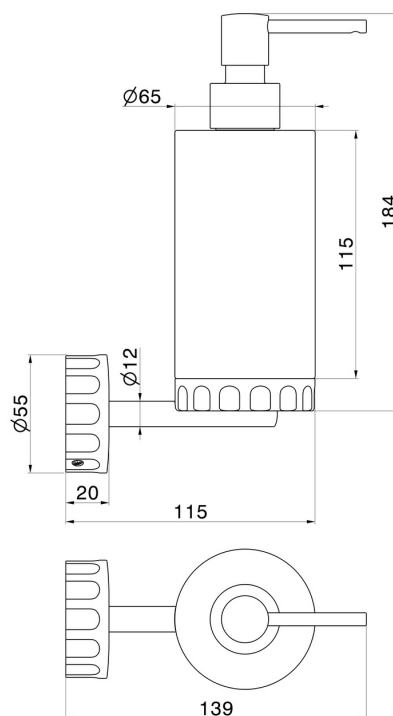

IONIKA ALLURE ACCESORIES

73710.01.014

Wall-mounted soap dispenser. White marble - finish Matt White

FEATURES

Material	Marble
Installation	Wall mounted

TECHNICAL DRAWING

IONIKA ALLURE ACCESORIES

73710.01.014

Wall-mounted soap dispenser. White marble - finish Matt White

AVAILABLE FINISHES

01.014

Matt White

01.093

finish Matt Black

21.018

finish Chrome