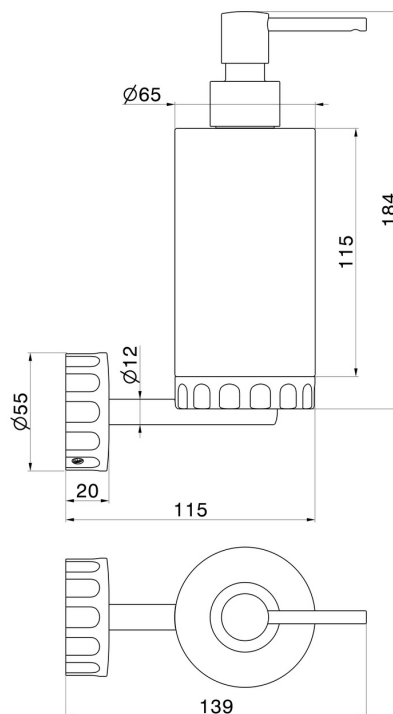

IONIKA ALLURE ACCESORIES

73710.21.018

Wall-mounted soap dispenser. White marble - finish Chrome

Chrome

FEATURES

Material	Marble
Installation	Wall mounted

TECHNICAL DRAWING

IONIKA ALLURE ACCESORIES

73710.21.018

Wall-mounted soap dispenser. White marble - finish Chrome

AVAILABLE FINISHES

21.018

Chrome

01.014

finish Matt White

01.093