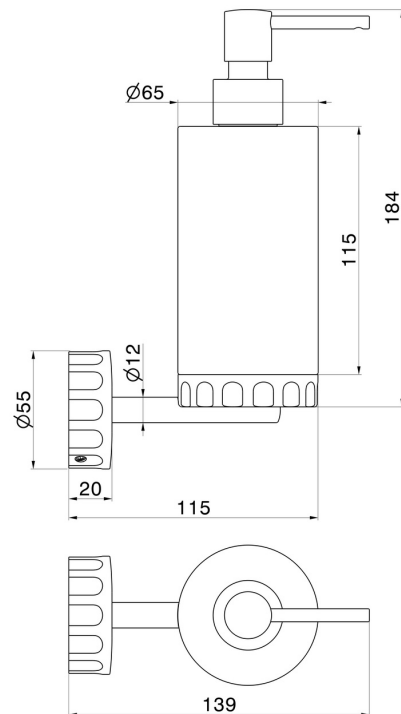

IONIKA ALLURE ACCESORIES

73710.59.066

Wall-mounted soap dispenser. White marble - finish PVD
Brushed steel

PVD Brushed steel

FEATURES

Material	Marble
Installation	Wall mounted

TECHNICAL DRAWING

IONIKA ALLURE ACCESORIES

73710.59.066

Wall-mounted soap dispenser. White marble - finish PVD Brushed steel

AVAILABLE FINISHES

59.066

PVD Brushed steel

01.014

finish Matt White

01.093