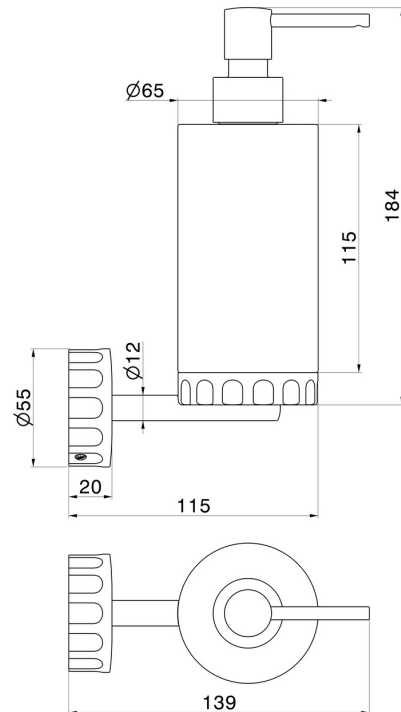

# IONIKA ALLURE ACCESORIES

73710.59.067

Wall-mounted soap dispenser. White marble - finish PVD  
Brushed Copper Bronze

PVD Brushed Copper Bronze

## TECHNICAL DRAWING