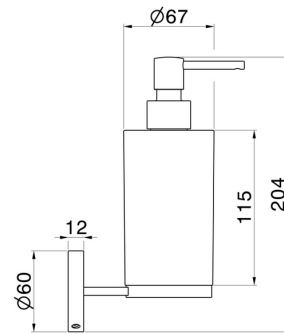

X-STEEL ACCESSORIES

73210X.50.050

Wall-mounted soap dispenser. White resin - finish Stainless Steel

FEATURES

Material	Resin
Installation	Wall mounted

TECHNICAL DRAWING

 **AR Preview**
try it in your home

More Details
on our [website](#)

X-STEEL ACCESSORIES

73210X.50.050

Wall-mounted soap dispenser. White resin - finish Stainless Steel

AVAILABLE FINISHES

50.050

Stainless Steel

59.064

finish PVD Brushed Gun Metal