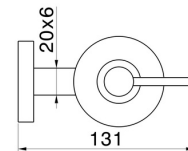

X-STEEL ACCESSORIES

73210X.50.050

Wall-mounted soap dispenser. White resin - finish Stainless Steel

FEATURES

Material	Resin
Installation	Wall mounted

TECHNICAL DRAWING

 **AR Preview**
try it in your home

More Details
on our [website](#)