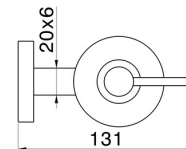

X-STEEL ACCESSORIES

73210X.59.064

Wall-mounted soap dispenser. White resin - finish PVD Brushed Gun Metal

PVD Brushed Gun Metal

FEATURES

Material	Resin
Installation	Wall mounted

TECHNICAL DRAWING

AR Preview
try it in your home