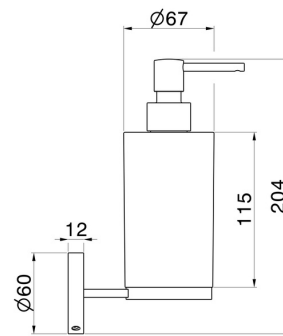

X-STEEL ACCESSORIES

73210X.59.064

Wall-mounted soap dispenser. White resin - finish PVD Brushed Gun Metal

PVD Brushed Gun Metal

FEATURES

Material	Resin
Installation	Wall mounted

TECHNICAL DRAWING

AR Preview
try it in your home

More Details
on our [website](#)

X-STEEL ACCESSORIES

73210X.59.064

Wall-mounted soap dispenser. White resin - finish PVD Brushed Gun Metal

AVAILABLE FINISHES

59.064

PVD Brushed Gun Metal

50.050