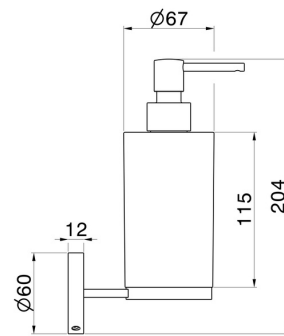

# X-STEEL ACCESSORIES

73210X.59.067

Wall-mounted soap dispenser. White resin - finish PVD Brushed Copper Bronze

PVD Brushed Copper Bronze

## TECHNICAL DRAWING

AR Preview  
try it in your home

More Details  
on our [website](#)

**X-STEEL ACCESSORIES**

**73210X.59.067**

Wall-mounted soap dispenser. White resin - finish PVD Brushed Copper Bronze