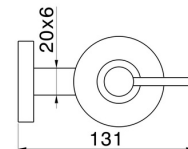

TECHNICAL DRAWING