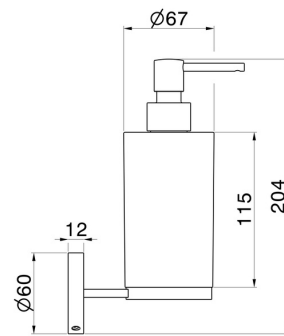

X-STEEL ACCESSORIES

73210X.59.098

Wall-mounted soap dispenser. White resin - finish PVD Brushed Pale Gold

FEATURES

Material	Resin
Installation	Wall mounted

TECHNICAL DRAWING

AR Preview
try it in your home

More Details
on our [website](#)

X-STEEL ACCESSORIES

73210X.59.098

Wall-mounted soap dispenser. White resin - finish PVD Brushed Pale Gold

AVAILABLE FINISHES

59.098

PVD Brushed Pale Gold

50.050

finish Stainless Steel