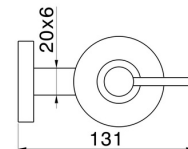

X-STEEL ACCESSORIES

73210X.59.098

Wall-mounted soap dispenser. White resin - finish PVD Brushed Pale Gold

FEATURES

Material	Resin
Installation	Wall mounted

TECHNICAL DRAWING

AR Preview
try it in your home

More Details
on our [website](#)

X-STEEL ACCESSORIES

73210X.59.098

Wall-mounted soap dispenser. White resin - finish PVD Brushed Pale Gold

AVAILABLE FINISHES

59.098

PVD Brushed Pale Gold

50.050

finish Stainless Steel