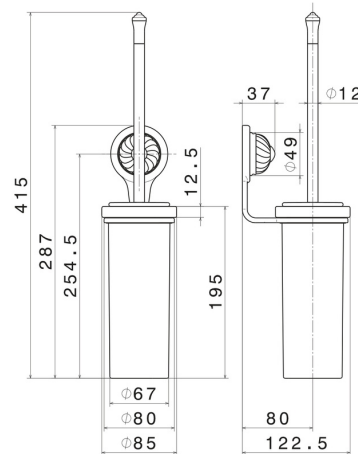

DELUXE ACCESSORIES

68215.21.018

Wall-mounted toilet brush holder with brush - finish Chrome

Chrome

FEATURES

Material	Ceramic
Installation	Wall mounted

TECHNICAL DRAWING

AR Preview
try it in your home

More Details
on our [website](#)

DELUXE ACCESSORIES

68215.21.018

Wall-mounted toilet brush holder with brush - finish Chrome

AVAILABLE FINISHES

21.018

Chrome

66.019