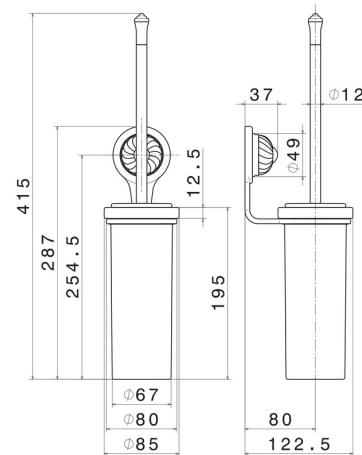

DELUXE ACCESSORIES

68215.66.019

Wall-mounted toilet brush holder with brush - finish Gold

FEATURES

Material **Ceramic**
Installation **Wall mounted**

TECHNICAL DRAWING

DELUXE ACCESSORIES

68215.66.019

Wall-mounted toilet brush holder with brush - finish Gold

AVAILABLE FINISHES

66.019

Gold

21.018

finish Chrome