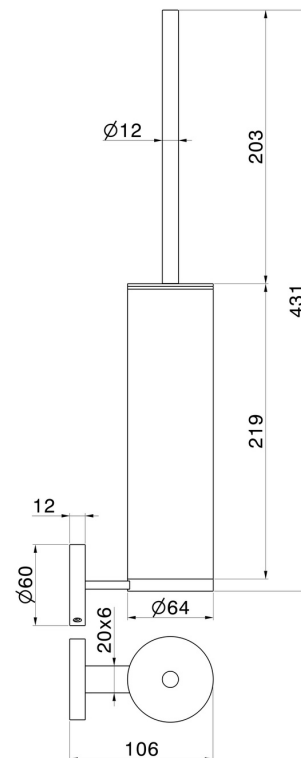

X-STEEL ACCESSORIES

73214X.50.050

Wall-mounted toilet brush holder with brush - finish Stainless Steel

Stainless Steel

FEATURES

Installation

Wall mounted

TECHNICAL DRAWING

AR Preview
try it in your home

More Details
on our [website](#)

X-STEEL ACCESSORIES

73214X.50.050

Wall-mounted toilet brush holder with brush - finish Stainless Steel

AVAILABLE FINISHES

50.050

Stainless Steel