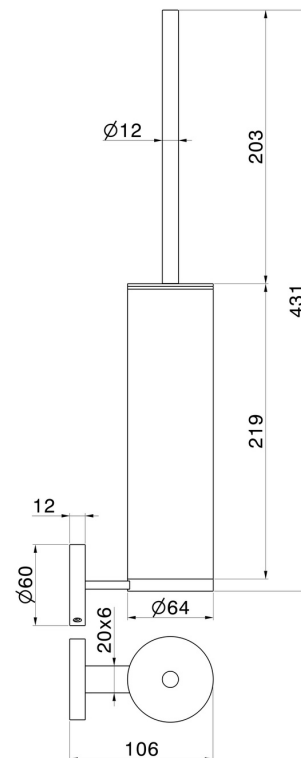

### TECHNICAL DRAWING

---

**X-STEEL ACCESSORIES**

**73214X.59.064**

Wall-mounted toilet brush holder with brush - finish PVD Brushed Gun Metal

**AVAILABLE FINISHES**

---

**59.064**