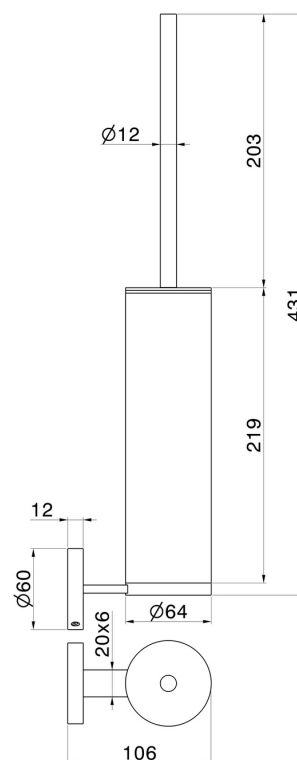

X-STEEL ACCESSORIES

73214X.59.067

Wall-mounted toilet brush holder with brush - finish PVD
Brushed Copper Bronze

PVD Brushed Copper Bronze

FEATURES

Installation

Wall mounted

TECHNICAL DRAWING

X-STEEL ACCESSORIES

73214X.59.067

Wall-mounted toilet brush holder with brush - finish PVD Brushed Copper Bronze

AVAILABLE FINISHES

59.067

PVD Brushed Copper Bronze

50.050

finish Stainless Steel