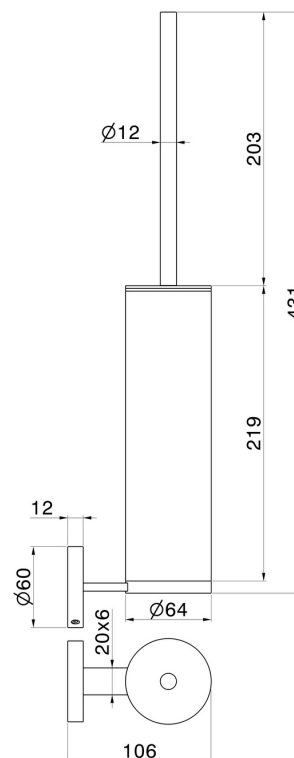

X-STEEL ACCESSORIES

73214X.59.098

Wall-mounted toilet brush holder with brush - finish PVD
Brushed Pale Gold

PVD Brushed Pale Gold

FEATURES

Installation

Wall mounted

TECHNICAL DRAWING

X-STEEL ACCESSORIES

73214X.59.098

Wall-mounted toilet brush holder with brush - finish PVD Brushed Pale Gold

AVAILABLE FINISHES

59.098

PVD Brushed Pale Gold

50.050

finish Stainless Steel