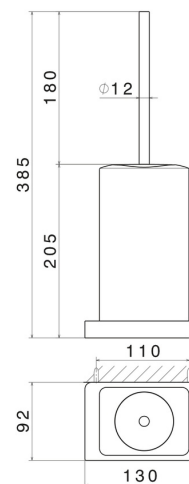

SQUARE ACCESSORIES

62916.01.014

Wall-mounted toilet brush holder with brush. Black ceramic -
finish Matt White

FEATURES

Material	Ceramic
Installation	Wall mounted

TECHNICAL DRAWING

SQUARE ACCESSORIES

62916.01.014