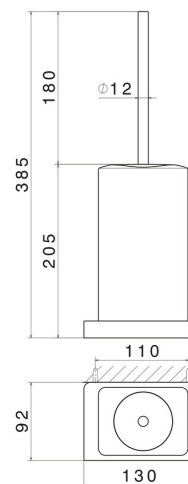

SQUARE ACCESSORIES

62916.01.093

Wall-mounted toilet brush holder with brush. Black ceramic -
finish Matt Black

FEATURES

Material	Ceramic
Installation	Wall mounted

TECHNICAL DRAWING

SQUARE ACCESSORIES

62916.01.093