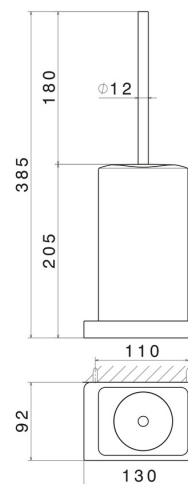

# SQUARE ACCESSORIES

**62916.21.018**

Wall-mounted toilet brush holder with brush. Black ceramic -  
finish Chrome

Chrome

## TECHNICAL DRAWING

---